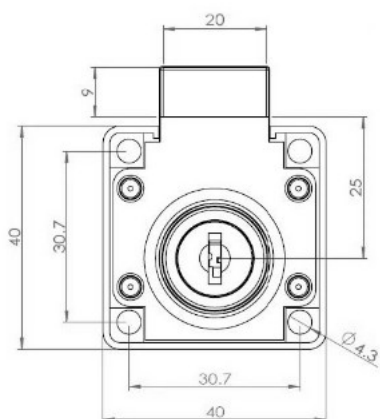

PRODUCT SHEET

Description:

Rim Lock 850, $\varnothing 19 \times 22 \text{ mm}$, Drawer, Bronze Pl, MK SISO

Item number:

14.01.098-0

Units	Box	Carton	HS Code	Barcode
Pcs.	12	240	8301300000	
				5704866032858