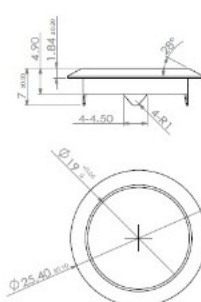

PRODUCT SHEET

Description:

Rim Lock 850, $\varnothing 19 \times 22 \text{ mm}$, Drawer, Bronze Pl, MK SISO

Item number:

14.01.098-0

Units	Box	Carton	HS Code	Barcode
Pcs.	12	240	8301300000	
				5704866032858