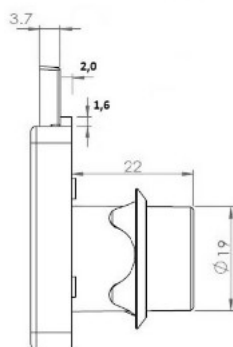

PRODUCT SHEET

Description:

Rim Lock 850, $\varnothing 19 \times 22 \text{ mm}$, Drawer, Bronze Pl, MK SISO

Item number:

14.01.098-0

Units	Box	Carton	HS Code	Barcode
Pcs.	12	240	8301300000	
				5704866032858